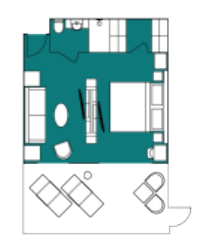

# M/V OCEAN VICTORY DECK PLAN

In Effect from 2025 Arctic Season

**CATEGORY PS**  
Polar Premium Suite (1)  
45 sqm, incl. Balcony

**CATEGORY A**  
Junior Suite (4)  
42 sqm, incl. Balcony

**CATEGORY B**  
Balcony Suite (2)  
app. 32 sqm, incl. Balcony

**CATEGORY C<sub>XL</sub>**  
Grand Balcony Stateroom (4)  
app. 30 sqm, incl. Balcony

**CATEGORY C<sub>SP</sub>**  
Superior Balcony Stateroom (48)  
24 sqm, incl. Balcony

**CATEGORY C**  
Balcony Stateroom (9)  
22 sqm, incl. Balcony

**CATEGORY D**  
Albatros Stateroom (7)  
22 sqm, Porthole

**CATEGORY E**  
French Balcony Stateroom (9)  
16 sqm, French Balcony

**CATEGORY F**  
Triple Stateroom (4)  
22 sqm, Porthole

**CATEGORY G**  
Single Stateroom (5)  
18 sqm, Porthole