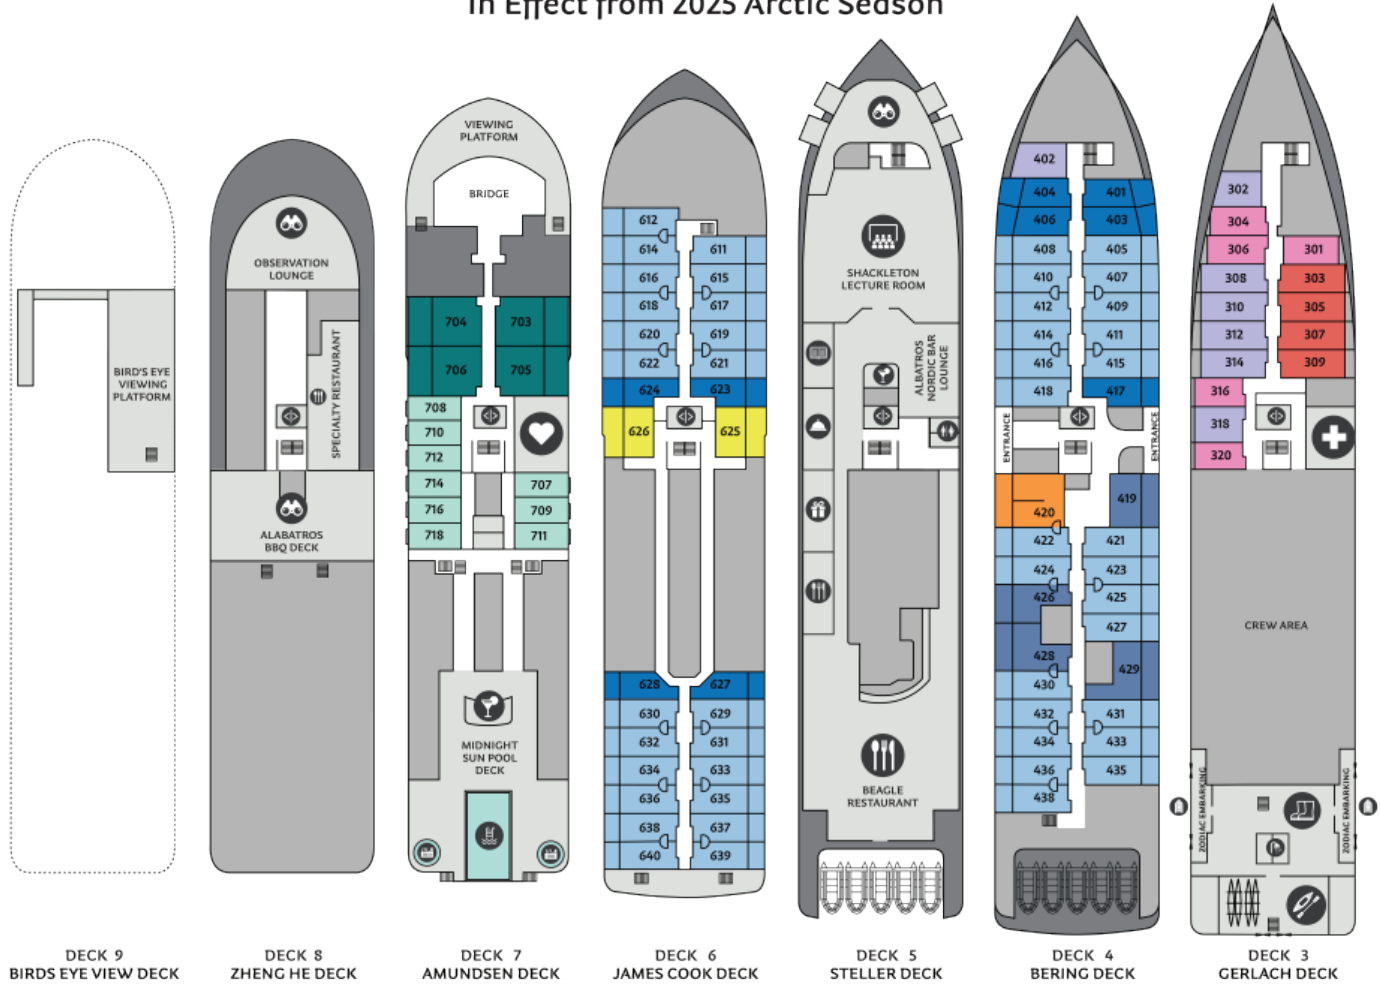

# M/V OCEAN VICTORY DECK PLAN

In Effect from 2025 Arctic Season

**CATEGORY PS**  
Polar Premium Suite (1)  
45 sqm, incl. Balcony

**CATEGORY A**  
Junior Suite (4)  
42 sqm, incl. Balcony

**CATEGORY B**  
Balcony Suite (2)  
app. 32 sqm, incl. Balcony

**CATEGORY C<sub>XL</sub>**  
Grand Balcony Stateroom (4)  
app. 30 sqm, incl. Balcony

**CATEGORY C<sub>SP</sub>**  
Superior Balcony Stateroom (48)  
24 sqm, incl. Balcony

**CATEGORY C**  
Balcony Stateroom (9)  
22 sqm, incl. Balcony

**CATEGORY D**  
Albatros Stateroom (7)  
22 sqm, Porthole

**CATEGORY E**  
French Balcony Stateroom (9)  
16 sqm, French Balcony

**CATEGORY F**  
Triple Stateroom (4)  
22 sqm, Porthole

**CATEGORY G**  
Single Stateroom (5)  
18 sqm, Porthole

- Restaurant
- Knud Rasmussen Library
- Fitness
- Mudroom
- Elevator
- Bar
- Albatros Ocean Boutique
- Albatros Polar Spa
- Zodiac embarking
- Shower
- Observation Area
- Reception
- Infinity Pool
- Kayak platform
- Stairs
- Shackleton Lecture Room
- Medical Clinic
- Jacuzzi
- Toilet