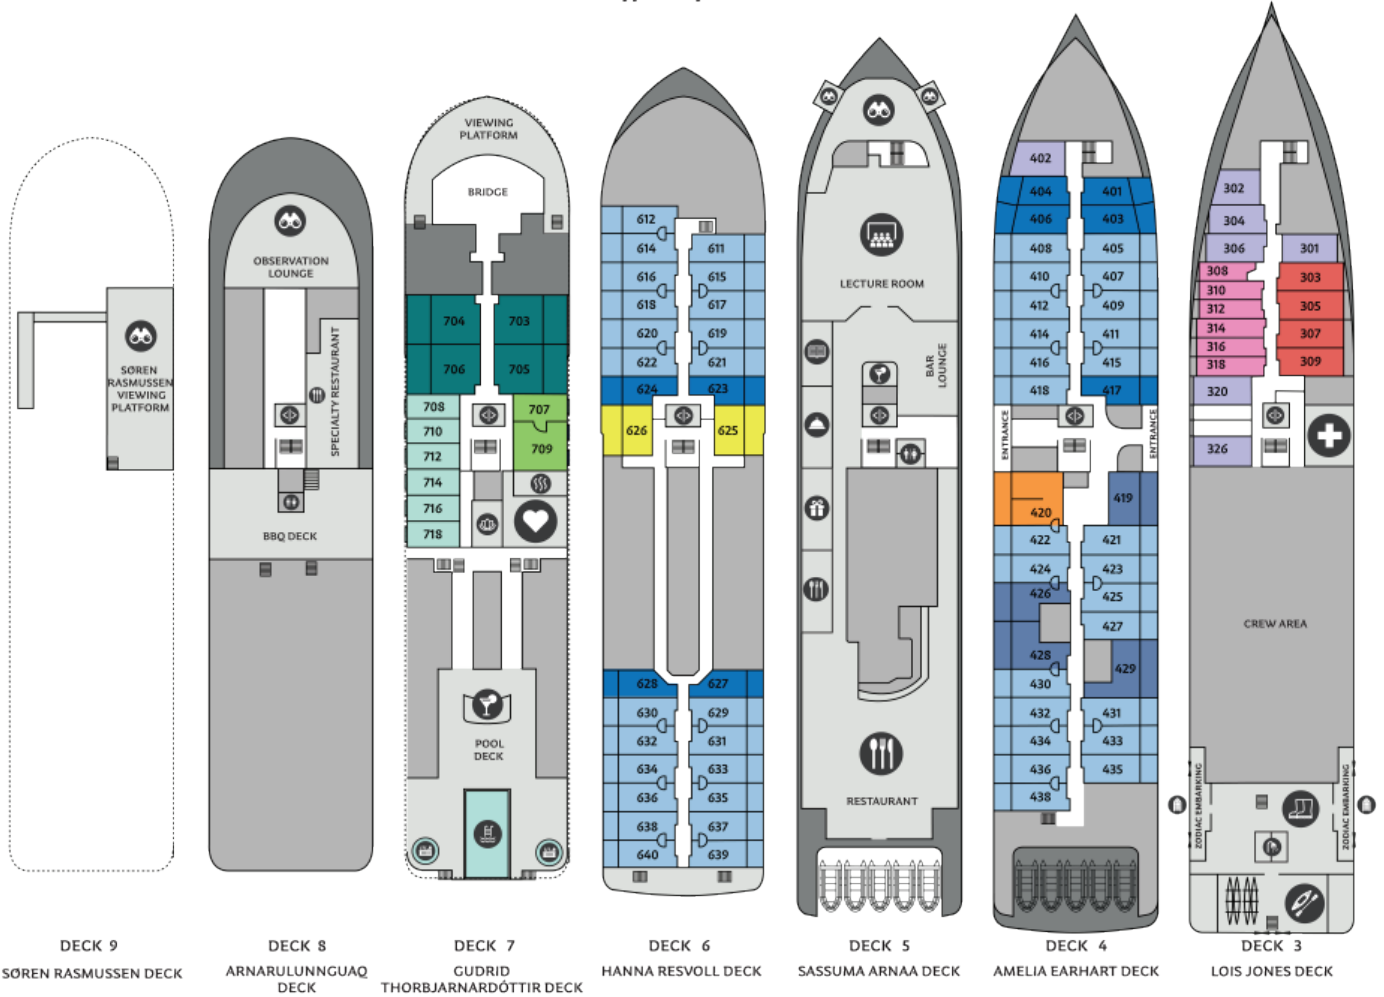

M/V OCEAN ALBATROS DECK PLAN

In Effect from 2025 Arctic Season

Brynhilde Suite BS
Two Bedroom Suite (1)
52 sqm, French Balcony

Freydis Suite FS
Premium Suite (1)
43 sqm, incl. Balcony

CATEGORY A
Junior Suite (4)
40 sqm, incl. Balcony

CATEGORY B
Balcony Suite (2)
app. 32 sqm, incl. Balcony

CATEGORY C_{XL}
Grand Balcony Stateroom (4)
app. 30 sqm, incl. Balcony

CATEGORY C_{SP}
Superior Balcony Stateroom (48)
app. 24 sqm, incl. Balcony

CATEGORY C
Balcony Stateroom(9)
22 sqm, incl. Balcony

CATEGORY D
Porthole Stateroom (7)
16 sqm, Porthole

CATEGORY E
French Balcony Stateroom (6)
16 sqm, French Balcony

CATEGORY F
Triple Stateroom (4)
20 sqm, Porthole

CATEGORY G
Single Stateroom (6)
13 sqm, Porthole

- Restaurant
- Library
- Fitness
- Panorama Sauna
- Toilet
- Bar
- Albatros Ocean Boutique
- Albatros Polar Spa
- Mudroom
- Elevator
- Observation Area
- Reception
- Infinity Pool
- Zodiac embarking
- Shower
- Lecture Room
- Medical Clinic
- Jacuzzi
- Kayak platform
- Stairs